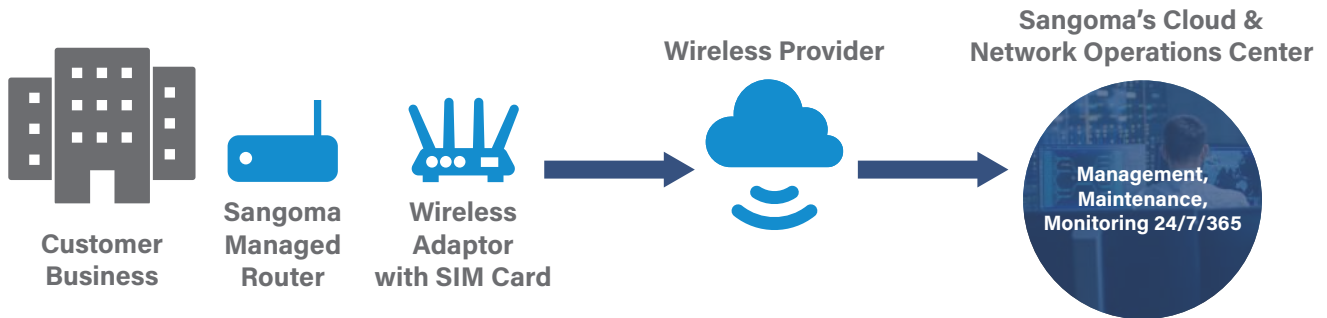

Available Plans

Our nationwide backbone enables us to deliver you a curated menu of plan options, based on your area, to fit your connectivity requirements.

Download Speeds Up to 650 Mbps+	Data Options from 50GB -> Unlimited	Pooled/Unpooled Options from All Major US Carriers
Mix/Match Plans that Best Suits Your Needs Based On Location	Static Public IP Address Included	SIM Card + Wireless Adapter
Managed Router	24/7/365 NOC Management & Monitoring	Ideal for Quick Connectivity Deployments

Service Option Compatibility

**Direct Internet
Access**

**Managed VPN for secure
connectivity of your
branch offices/kiosks to
headquarters**

**SD-WAN for unbeatable
failover and network
uptime**