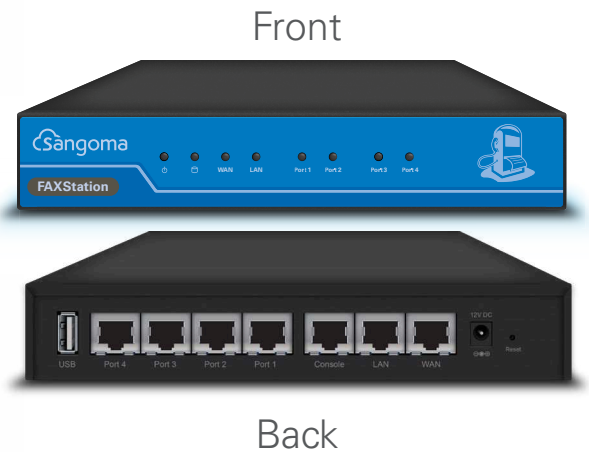

Sangoma's FAXStation Fax-over-IP Solution is the most reliable, best performing, analog-to-analog fax service on the market. Its as easy as choosing a fax number, plugging in your fax machine into the on-premise appliance and letting our service take it the rest of the way. Stop worrying about failed faxes; get rid of your T.38 fax setup and guarantee your faxes with FAXStation service by Sangoma!

FAXStation Appliance

Model: CPE-004

Fax Ports: Up to 4 Fax Machines

Network: Two Ethernet Interfaces (default bridged)

Dimensions: 0" x 1.5" x 6"

Service Offerings

Lite Fax Service: 150 Pages/Month

High Fax Service: 3000 Pages/Month